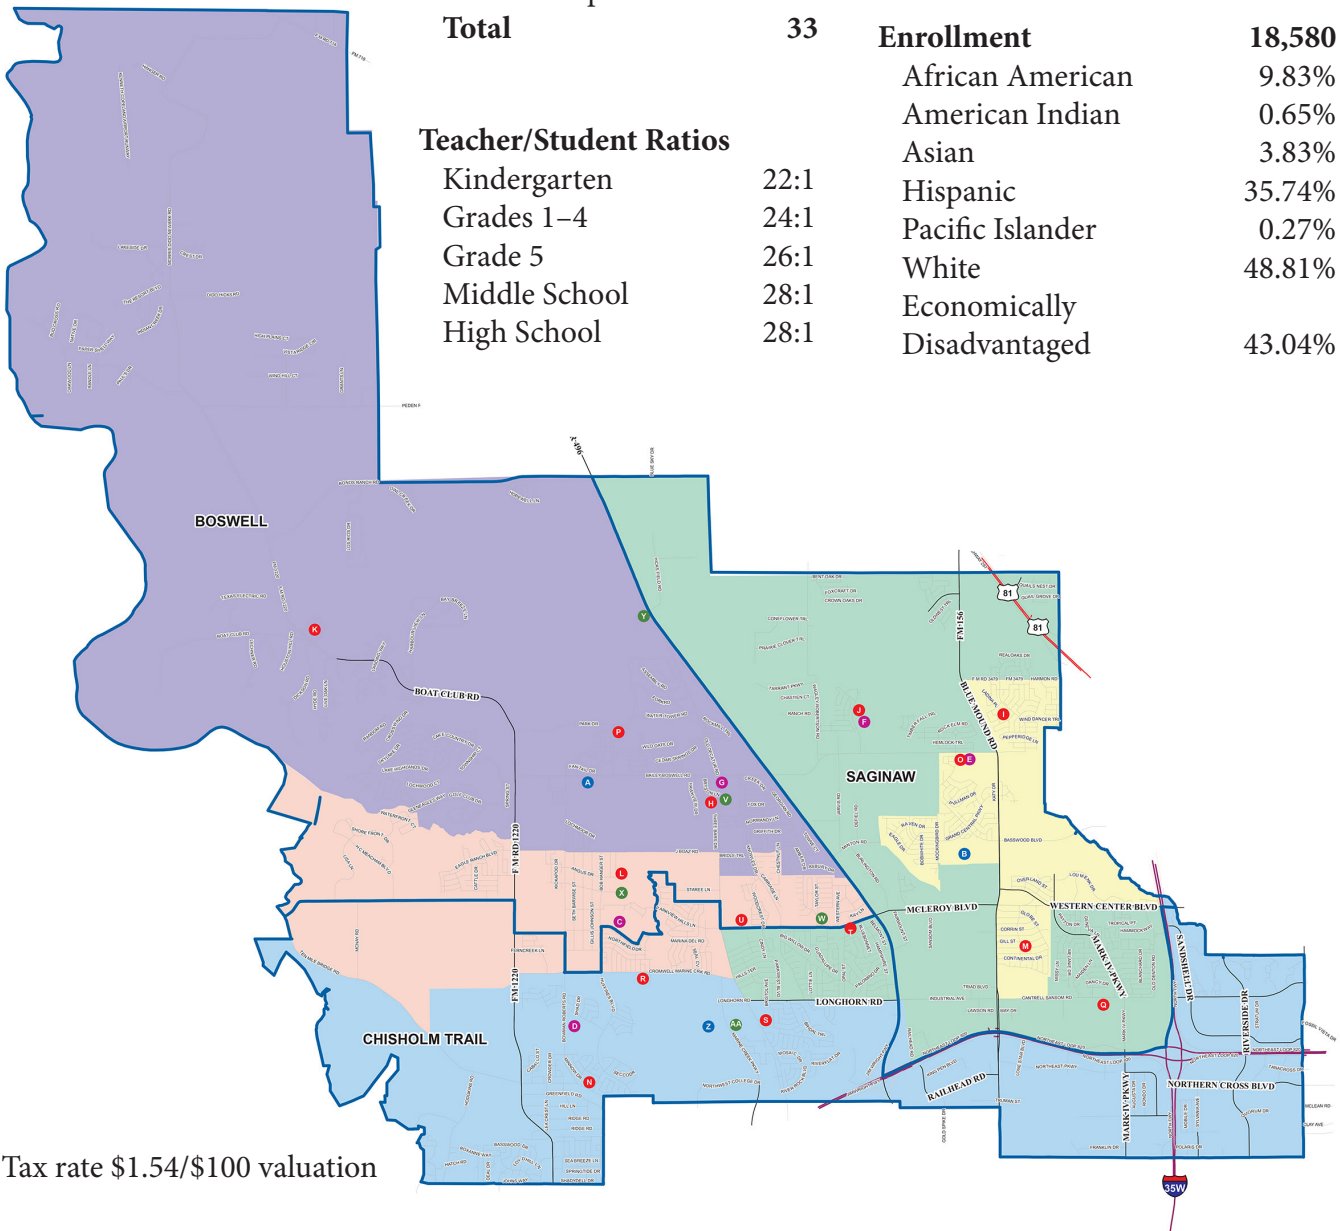

Eagle Mountain-Saginaw ISD at a Glance

EMS ISD covers 73 square miles and is one of the fastest growing districts in the Dallas-Fort Worth Metroplex.
www.emsisd.com

Students 18,580
 Employees 2,277

Campuses
 High Schools 3
 Middle Schools 5
 Elementary Schools 15
 Other Campuses 10
Total 33

Four-Year Graduation Rate 92.8%
Attendance Rate 96.0%
Annual Dropout Rate 0.5%

Enrollment 18,580
 African American 9.83%
 American Indian 0.65%
 Asian 3.83%
 Hispanic 35.74%
 Pacific Islander 0.27%
 White 48.81%
 Economically Disadvantaged 43.04%

Teacher/Student Ratios

Kindergarten 22:1
 Grades 1-4 24:1
 Grade 5 26:1
 Middle School 28:1
 High School 28:1

Tax rate \$1.54/\$100 valuation